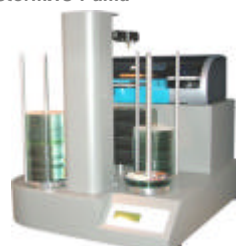

StormXC Puma

Verity Systems maintains a policy of continuous improvement and reserves the right to amend this specification without notice.

web: www.veritysystems.co.uk

email: sales@veritysystems.co.uk

tel: +44 (0) 1252 317000

fax: +44 (0) 1252 316555