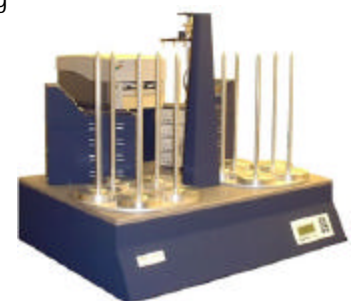

As thermal inks are used in the print process, the drying time required for some other printing methods is eliminated. Cost per copy is also very affordable when compared to other printing methods. The low cost thermal ribbon can produce 500 color images or using a mono ribbon 1500 images can be produced.

Versatility

As a desktop printing solution, the Prism Plus! is ideally suited for low volume/small business user, however, the Prism Plus! can also be used in conjunction with an autoloader or automated disc duplicator for fast, unattended printing and duplication of greater quantities, perfect for even the most demanding professional duplicators.

CopyDisc AutoPrinter

Fit your Prism Plus! printer to an autoloader for automatic thermal printing of up to 220 discs per session with the CopyDisc AutoPrinter.

Or combine with a CopyDisc duplicator for automated duplication and printing of up to 1100 discs such as the CopyDisc 4P or 8P.