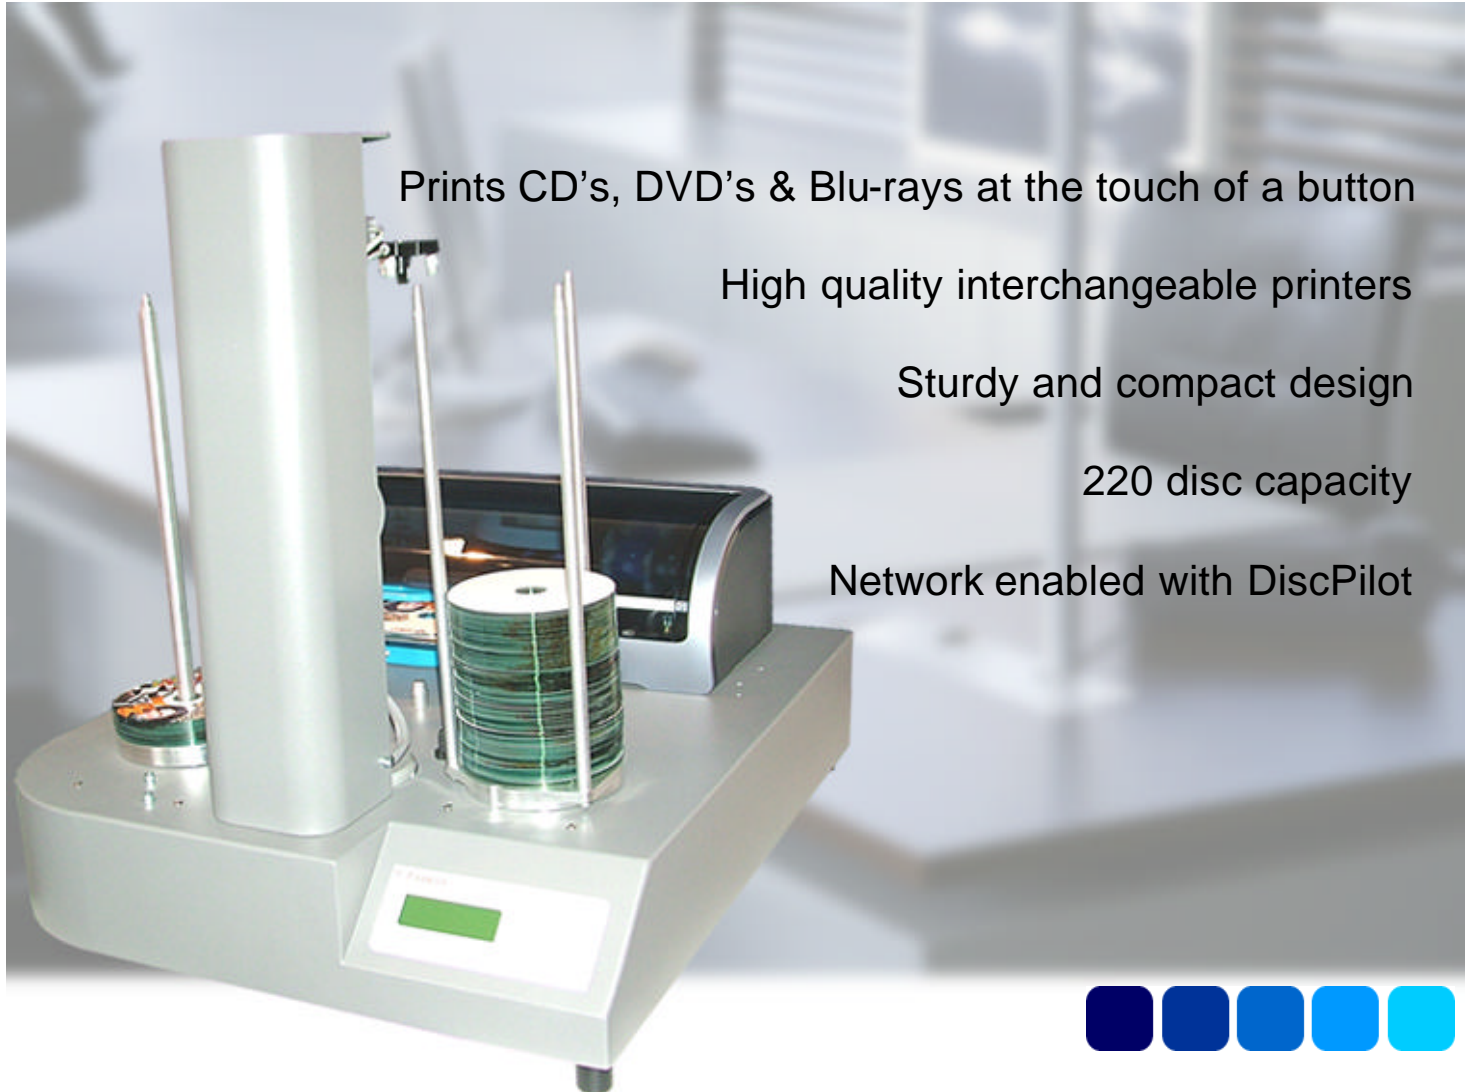

CopyDisc Platinum Series

Manually loading CDs, DVDs or Blu-ray discs into a printer can be a time-consuming and laborious task, especially if your requirement for printed discs exceeds more than ten at a time. The new Ice CopyDisc Platinum Series offers the perfect solution affording users the ability to print up to 220 discs at any one time.

Designed to offer maximum versatility, the new Ice CopyDisc Platinum can be fitted with a variety of industry-leading printers to deliver the very best disc printing solutions on the market. For photo-quality inkjet printing, choose the high-volume Panther or the Puma for the most cost effective inkjet printing available. Or take the Teac P-55, featuring the very latest disc printing technology, delivering the best retail quality output possible. Whatever printer you decide on, you'll never be tied to it, as all printers are easily interchangeable with the appropriate printer plate.

Ice CopyDisc Platinum printers are operated using DiscPilot advanced networking software. There is no drive fitted so the system is run directly from a PC on a network. This easy to use yet sophisticated and versatile disc printer management software system provides multiple users with access to one of Verity Systems range of automatic printers. DiscPilot allows an Ice CopyDisc to act as a peripheral device across a network.